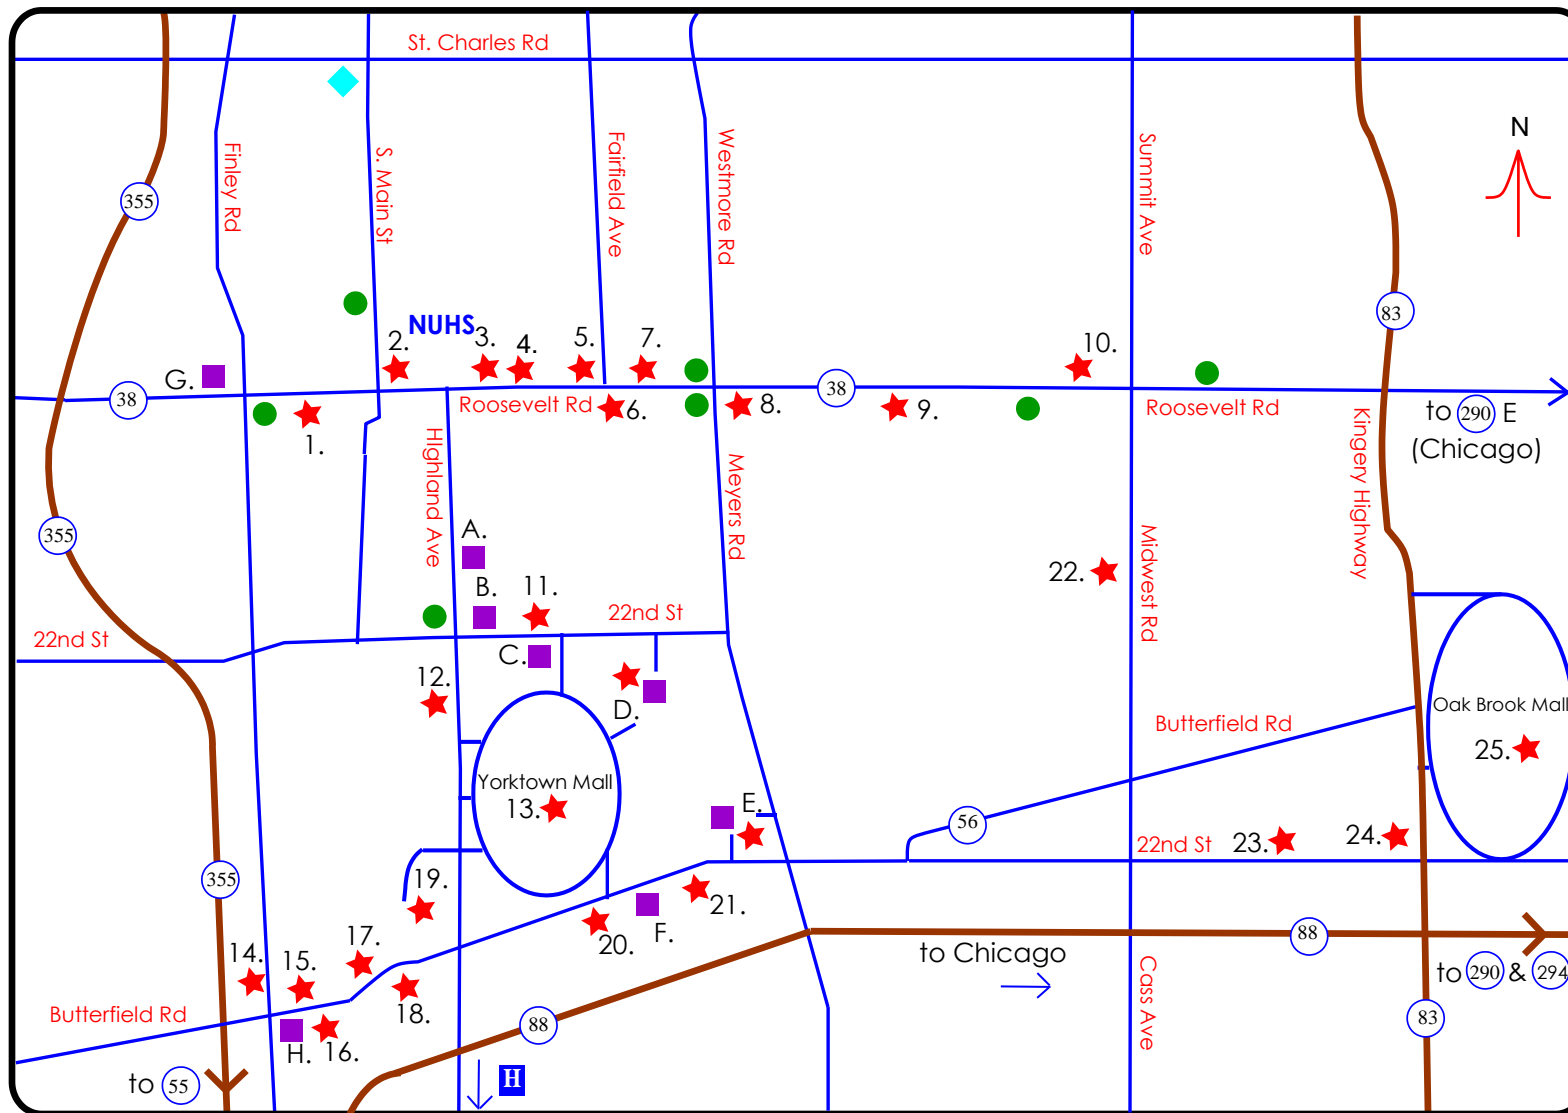

*Prices are subject to change & do not necessarily include additional fuel surcharges

Train Schedules: www.metra.com

~KEY~

- A. Residence Inn by Marriott
- B. SureStay Plus by Best Western
- C. Townplace Suites by Marriott
- D. Westin Hotel: Harry Caray's, Holy Mackerel
- E. **Fountain Square:** Hyatt Place, Baja Fresh, Champps, P.F. Changs, Starbucks, Uncle Julio's Hacienda, Weber Grill
- F. Embassy Suites
- G. Crowne Plaza: Glen Prairie Restaurant
- H. Holiday Inn Express
- 1. Roundhead's Pizza Pub
- 2. Jewel Grocery Store, Culver's, White Castle, Boston Market
- 3. McDonald's
- 4. Maxfield's Pancake House
- 5. Buona Beef
- 6. Burger King, Quizno's, Panda Express
- 7. A & W, KFC, Wendy's
- 8. Subway (at CVS)
- 9. Taco Bell
- 10. Outback Steakhouse
- 11. Greek Islands
- 12. Omega Pancake House
- 13. **Yorktown Mall:** Egg Harbor Cafe, Brio, Claim Jumper, Famous Dave's BBQ, Flat Top Grill, Buca Di Beppo, The Capital Grille, Ed Debevic's, RA Sushi, Rock Bottom Brewery
- 14. Cheeseburger in Paradise
- 15. Portillo's Hotdogs
- 16. Brick House
- 17. Panera Bread, Qdoba
- 18. Olive Garden
- 19. Patio Ribs, Potbelly's Sandwiches
- 20. TGI Friday's
- 21. Benihana
- 22. Costas
- 23. Giordano's Pizza
- 24. Mike Ditka's Restaurant
- 25. **Oak Brook Mall:** Antico Posto, Baisi Thai, Braxton Seafood Grill, California Pizza Kitchen, Elliott's Deli, Houlihan's, Maggiano's, Mon Ami Gabi, Stir Crazy, The Cheesecake Factory, The Clubhouse, Wildfire

Directions to NUHS from O'Hare International Airport:

Take I-294 South from the airport. Stay in the right lanes and pay toll. You will be on I-294 for ~10-12 miles. Exit right onto I-88 West (to Aurora). Stay in right lanes and pay toll. You will be on I-88 for ~5 miles. Exit right onto Highland Avenue. Turn right at the light (heading north). NUHS Campus is located just north of Roosevelt Road where Highland Avenue dead ends.